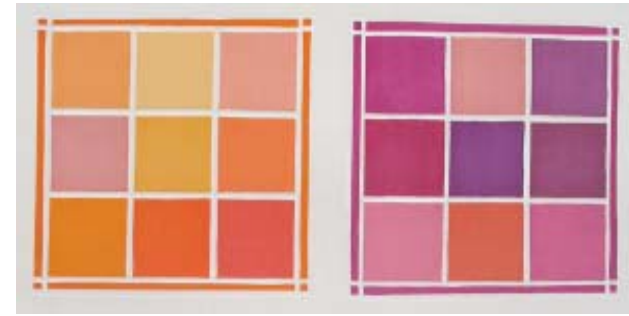

Jane Lincoln
Marigold, Cyprus Green, 2009
white line wood block print, 6.5 x 10", $250.

Jane Lincoln
Permanent Yellow, Rose Violet, 2009
white line wood block print, 6.5 x 10", $250.

Jane Lincoln
Aqua Blue, Brilliant Violet, 2008
white line wood block print, 6.5 x 10", $250.

Jane Lincoln
Smalt Blue, Ash Green, 2007
white line wood block print, 6.5 x 10", $250.

Jane Lincoln
Turquoise Green, Alizarin Crimson, 2009
white line wood block print, 6.5 x 10", $250.

Jane Lincoln
Leaf Green, Burnt Sienna, 2008
white line wood block print, 6.5 x 10", $250.

This series of prints titled Color Conversations consist of two grids of nine squares each. The print size has each square measuring 1½ inches. One square in the left grid is identical in color to one square in the right grid. This matching pair is separated and placed so as to have the same color appear different. A cutout of white paper is provided if the viewer wishes to visually validate the identical color. A label on the back of each print (also on the wall) identifies the pair.

Lorraine Kujawa
Clamdigger, 2010
white line wood block print, 10 x 13"
$500.

Lorraine Kujawa
Catch, 2011
white line wood block print, 10.5 x 12.5"
$500.

Lorraine Kujawa
The View, 2007
white line wood block print, 14 x 15"
$800.

Blossom S. Newman
Reflections, 2009
white line wood block print, 5.5 x 16"
$400.
Represented by Cottontail Art Gallery

Blossom S. Newman
Sunset, 2009
white line wood block print, 15 x 5.75"
$400.
Represented by Cottontail Art Gallery

Blossom S. Newman
Still Life, 2008
3 white line wood block prints, 6 x 11.25" overall
$400.
Represented by Cottontail Art Gallery