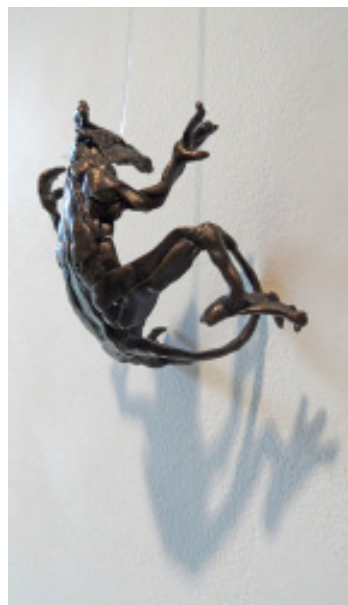

SCULPTURE

Invitational

Bailey Bob Bailey

Red Head, 2011
bass drum, steel, aluminum & photographs
80 x 72 x 50", $4,500
Represented by artSTRAND

Varujan Boghosian

Removing Red, 2008
mixed media construction, 19 x 26 x 6"
$22,000
Represented by Berta Walker Gallery

Paul Bowen

SWS 43, 1986
wood, 24 x 24 x 6"
NFS
Represented by artSTRAND

Chip Brock

Salvage Rites, 2011
mixed found wood, 19 x 38 x 17"
NFS
Collection of David McChesney

Ed Christie

Classical Ricky, 2011
mixed media, 11 x 7 x 7"
$1,200
Represented by Alden Gallery

Didier Corallo

Hive, 2011
glass, oil paint, silicon, 12 x 11.5 x 22"
$3,500
Represented by Gallery Ehva

Candice S. Crawford

Every Dog Has Its Day, 2011
mixed media, 16 x 58 x 11"
$1,650

Jay Critchley

Tethered Towers, 1972/73-2011
washed up plastic discs from sewage treatment plants, mixed media, 17 x 15 x 15"
$1,800

Romolo Del Deo

Circle's Fragment II, 2010
bronze, unique, 6 x 2 x 2"
$2,500
Represented by Berta Walker Gallery

Breon Dunigan

Guardian, 2003
bronze, 29 x 15 x 11"
$7,000
Represented by artSTRAND
(This artwork is installed outdoors, visible through the gallery's west-facing window.)

Joe Fiorello

Nine, 2011
steel, 11 x 34 x 11"
$1,800
Represented by The Schoolhouse Gallery

Iren Handschuh

Thousand Sunrise, 2011
dalle de verre, solder, metal, 108 x 48 x 8"
$8,500
Represented by Gallery Ehva

Jane Henry

Exit Strategy
clay, animal hair, 12 x 5 x 5"
$2,000
Represented by The Schoolhouse Gallery

Damien Hoar de Galvan

More Stuff, 2010-11
scrap wood, casters, 58 x 23 x 13"
$2,500
Represented by Carroll and Sons Gallery

Penelope Jencks

Struck, 2005
bronze, #2/5, 23 x 9 x 6"
$12,000
Represented by Berta Walker Gallery

Anna Poor

Joyce Johnson

Forms in Bloom, 2009
mahogany, 20 x 8 x 8"
$15,000
Represented by Addison Art Gallery, Orleans

Susan Lyman