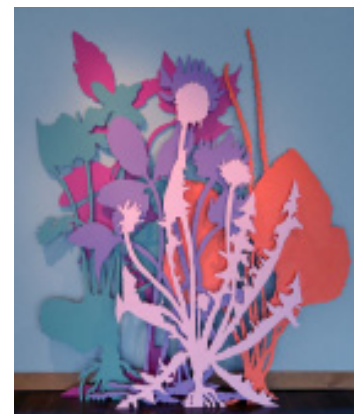

Maxine Schaffer

Joyce Johnson

Forms in Bloom, 2009
mahogany, 20 x 8 x 8"
$15,000
Represented by Addison Art Gallery, Orleans

Susan Lyman

Seduction, 2011
cedar, beech, birch, poplar, wood dyes
77.5 x 21 x 12", $3,000
Represented by The Schoolhouse Gallery

Lee Musselman

Playing in a Rose Garden, 2011
mixed media, 67 x 84 x 50"
$4,800
Represented by Esmond-Wright Gallery

Pasquale Natale

untitled, 2011
mixed media, 21 x 48 x 10.5"
$1800 each, 3 for $5,000
Represented by Barbara Krakow Gallery, Boston

Tom Odell

Corona Roller, 2011
aluminum, 46.5 x 58 x 26"
$7,200
(This artwork is installed outdoors in the PAAM Sculpture Garden.)

Derek Oliver

SSP32, 2010
cast concrete, 102 x 32 x 32"
$42,000
(This artwork is installed outdoors in the PAAM Sculpture Garden.)