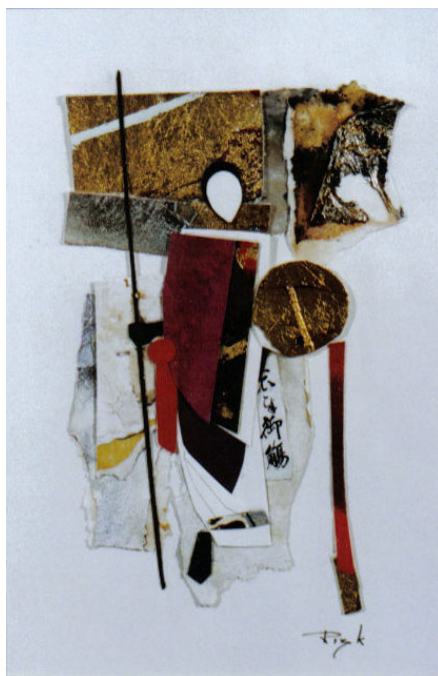

Variations On A Theme #6
oil on canvas, 17"x 18"

Tao #12
oil on canvas, 14"x 11"

Variations On A Theme #7
oil on canvas, 14"x 11"

Prophet – Series 2
oil on canvas, 14"x 10"

Pond Reflections #46
oil on canvas, 14"x 11"

Summer
oil on canvas, 11"x 14"

Pond Impression #10
oil on canvas, 10"x 8"

Lily Pond #3
oil on canvas, 10"x 8"

Age Of Heroes #121
mixed media, collage, 25"x 16½"
Collection of the artist

Reclining Geisha #3
mixed media, collage, 14½"x 24"

The Gathering #19
mixed media, collage, 13"x 19"

One With The Tao #805
mixed media, collage, 9"x 9½"